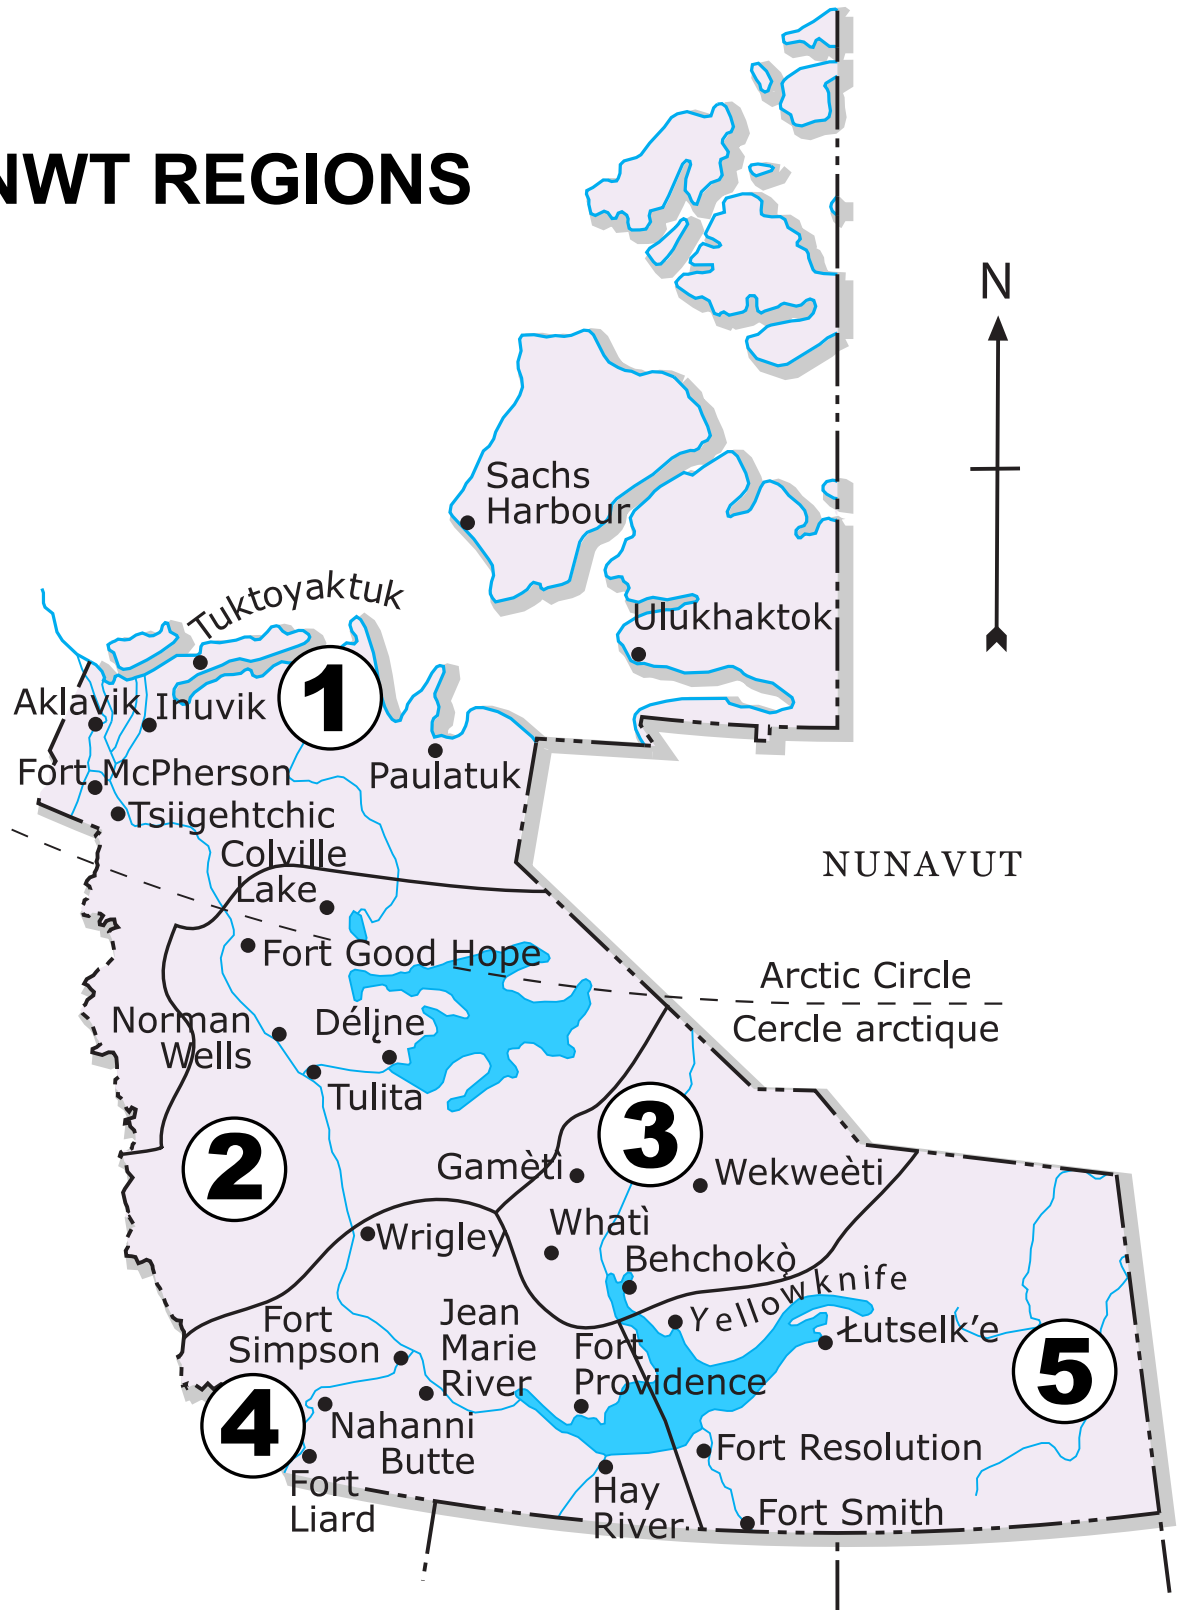

NWT REGIONS

① BEAUFORT DELTA REGION

② SAHTU

③ TLI CHO

④ DEH CHO

⑤ AKAITCHO